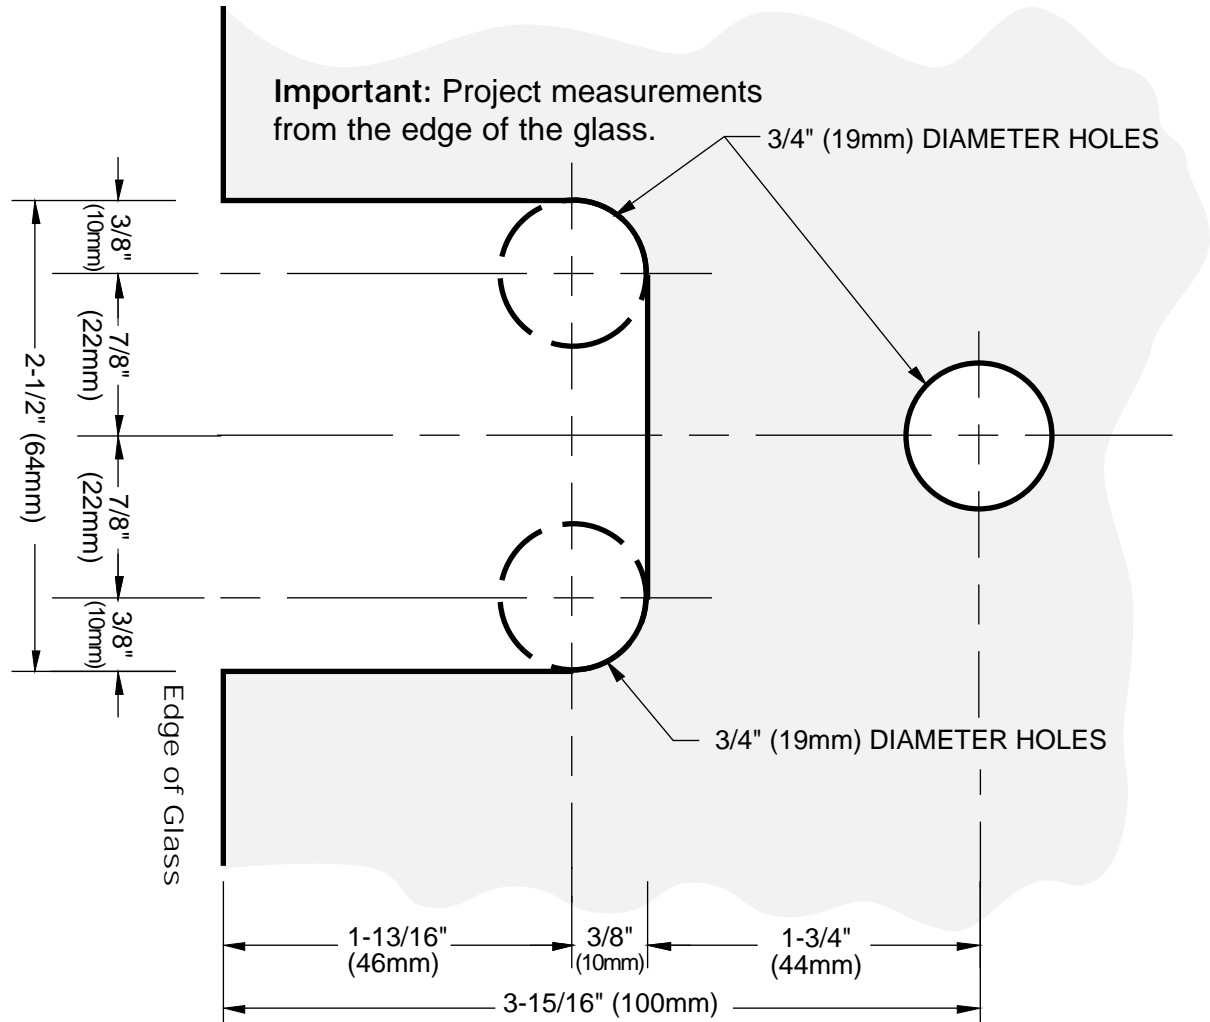

C.R. LAURENCE CO., INC.
PROFESSIONAL QUALITY

ELITE

Self-Centering Wall Mount Hinge

Center Mount Option – Leaving space of 5/32" (4mm) to 11/32" (8.5mm) from wall

CAT No. ELT074