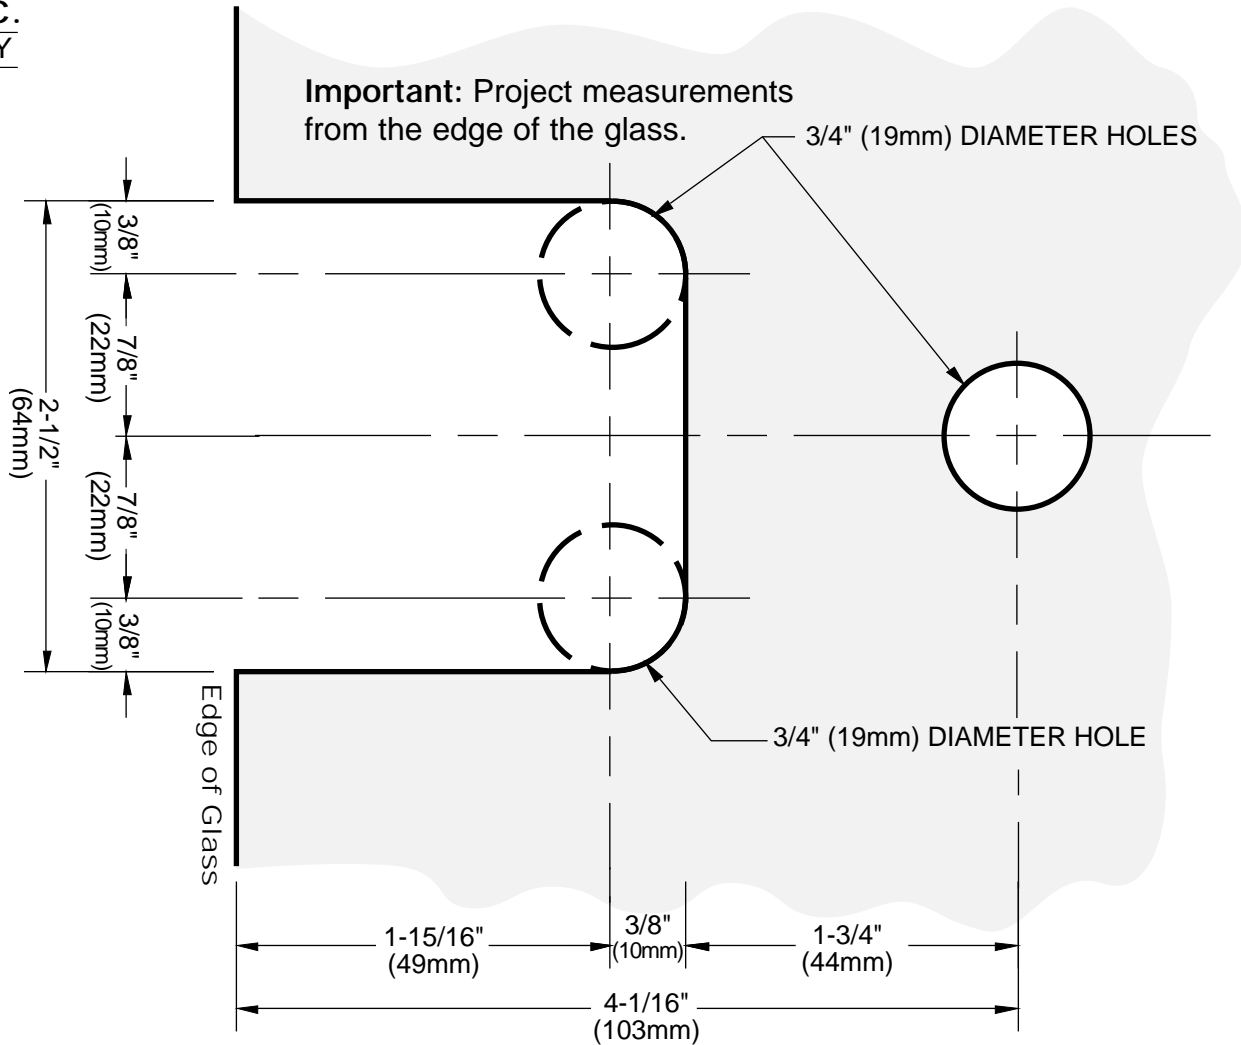

C.R. LAURENCE CO., INC.
PROFESSIONAL QUALITY

ELITE

Self-Centering Wall Mount Hinge

Center Mount Option – Leaving Space of 1/32" (1mm) to 3/16" (5mm) from Wall

CAT No. **ELT074**