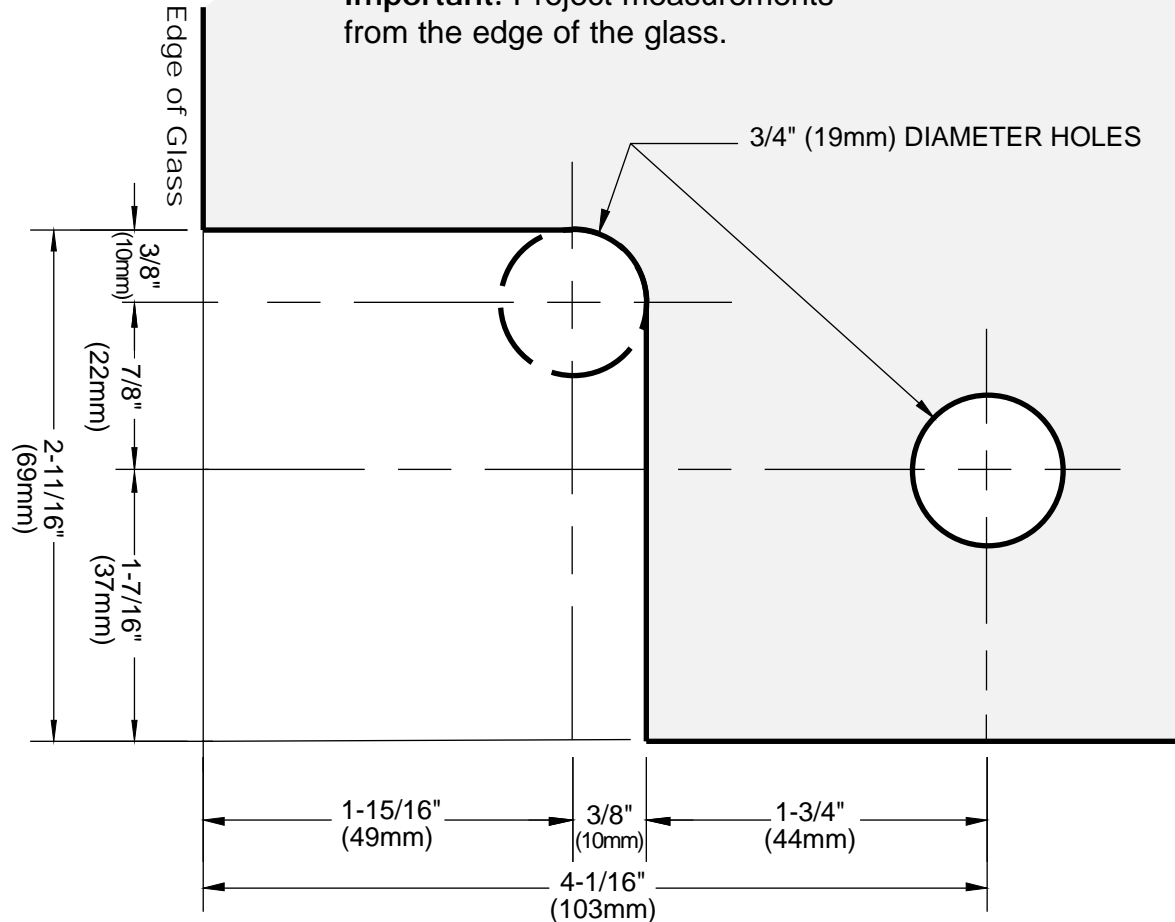

**C.R. LAURENCE CO., INC.**  
PROFESSIONAL QUALITY

**Important: Project measurements from the edge of the glass.**

# ELITE

Self-Centering Wall Mount Hinge

Top and Bottom Corner Mount Option – Leaving Space of 1/32" (1mm) to 3/16" (5mm) from Wall

**CAT No. ELT074**