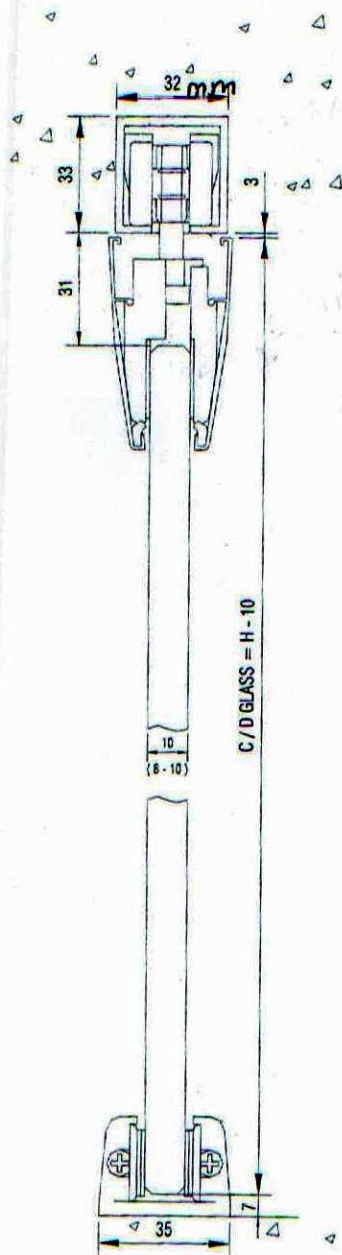

Installation Instructions for EPCO RS 100 Sliding Glass Door

* All measurements in mm

Step 1-Measurement and Planning

Recessed hidden Track

GLASS CUTTING Optional Notch in glass.

TYPE D