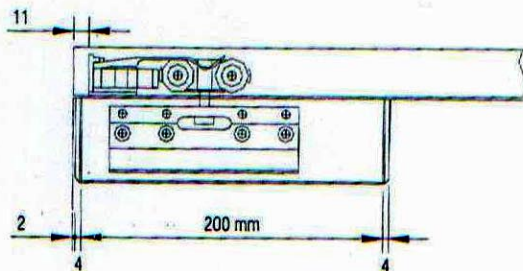

Installation Instructions for EPCO RS 100 Sliding Glass Door

* All measurements in mm

Step 1-Measurement and Planning

Recessed hidden Track

GLASS CUTTING Optional Notch in glass.

TYPE D